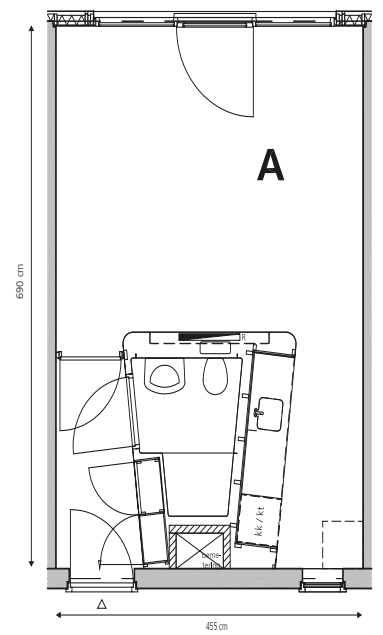

high rise with climbing wall

University of Twente Campus
Campagneplein, Enschede

87 student housing units
1260 m² commercial space and
supermarket

client: housing corporation De
Veste, Ommen

completion: September 2008